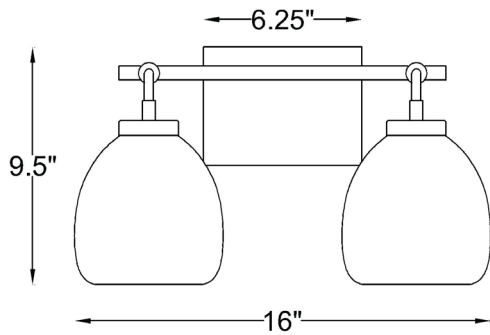

## DAWES 2-LIGHT WALL SCONCE

Front View

Side View

<b>Description:</b>	Dawes 2-light wall sconce
<b>Finish:</b>	Matte black
<b>Dimensions:</b>	16" W x 9.5" H x 8" ext. Height on Center: 2.5"
<b>Bulbs:</b>	2-100w Med.
<b>Certification:</b>	Damp location / UL

<b>Material:</b>	Steel
<b>Shade:</b>	Glass
<b>Glass:</b>	Clear
<b>Back Plate Dimensions:</b>	6.25" x 4.75"
<b>Chain/Wire:</b>	NA
<b>Mounting:</b>	Up or down