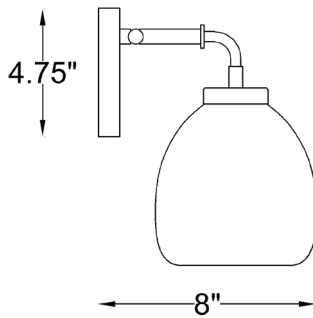

## DAWES 2-LIGHT WALL SCONCE

Front View

Side View

<b>Description:</b>	Dawes 2-light wall sconce
<b>Finish:</b>	Matte black
<b>Dimensions:</b>	16" W x 9.5" H x 8" ext. Height on Center: 2.5"
<b>Bulbs:</b>	2-100w Med.
<b>Certification:</b>	Damp location / UL

<b>Material:</b>	Steel
<b>Shade:</b>	Glass
<b>Glass:</b>	Clear
<b>Back Plate Dimensions:</b>	6.25" x 4.75"
<b>Chain/Wire:</b>	NA
<b>Mounting:</b>	Up or down